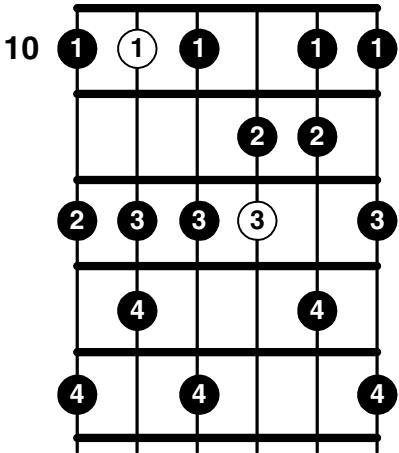

# Melodic Minor Scale Shapes\*

Shape 1

(major)

Shape 2

Shape 3

Shape 5

Shape 5+

**\*NOTES**

1. All of the above are in the key of **G, melodic minor**: G, A, Bb (the flattened 3rd), C, D, E, F#.
2. The G melodic minor scale, compared to G major, has only the 3rd flattened.