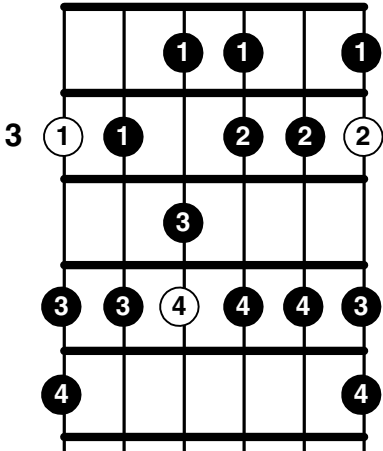

# Melodic Minor Scale Shapes\*

Shape 1

(major)

Shape 2

Shape 3

Shape 5

Shape 5+

**\*NOTES**

1. All of the above are in the key of **G, melodic minor**: G, A, Bb (the flattened 3rd), C, D, E, F#.
2. The G melodic minor scale, compared to G major, has only the 3rd flattened.