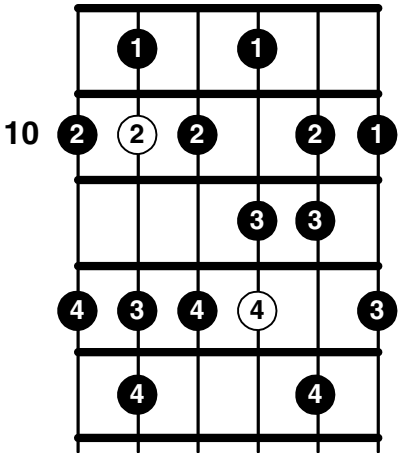

# Melodic Minor Scale Shapes\*

Shape 1

(major)

Shape 2

Shape 3

Shape 5

Shape 5+

**\*NOTES**

1. All of the above are in the key of **G, melodic minor**: G, A, Bb (the flattened 3rd), C, D, E, F#.
2. The G melodic minor scale, compared to G major, has only the 3rd flattened.