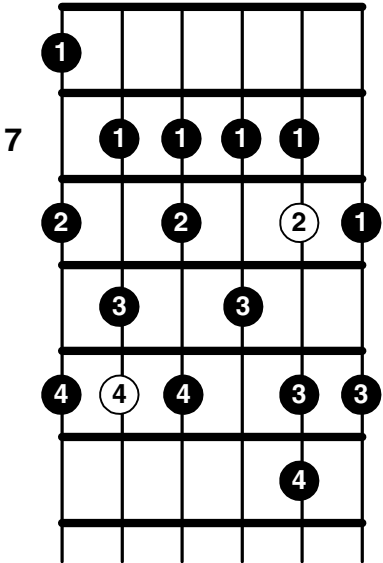

# Melodic Minor Scale Shapes\*

Shape 1

(major)

Shape 2

Shape 3

Shape 5

Shape 5+

**\*NOTES**

1. All of the above are in the key of **G, melodic minor**: G, A, Bb (the flattened 3rd), C, D, E, F#.
2. The G melodic minor scale, compared to G major, has only the 3rd flattened.