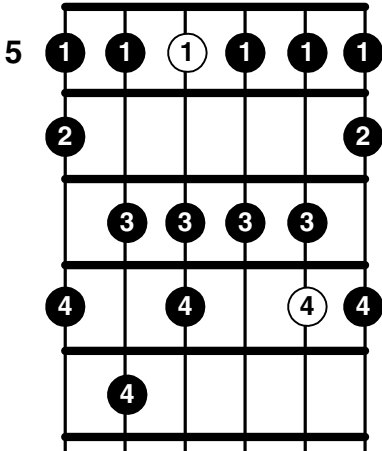

# Melodic Minor Scale Shapes\*

Shape 1

(major)

Shape 2

Shape 3

Shape 5

Shape 5+

**\*NOTES**

1. All of the above are in the key of **G, melodic minor**: G, A, Bb (the flattened 3rd), C, D, E, F#.
2. The G melodic minor scale, compared to G major, has only the 3rd flattened.